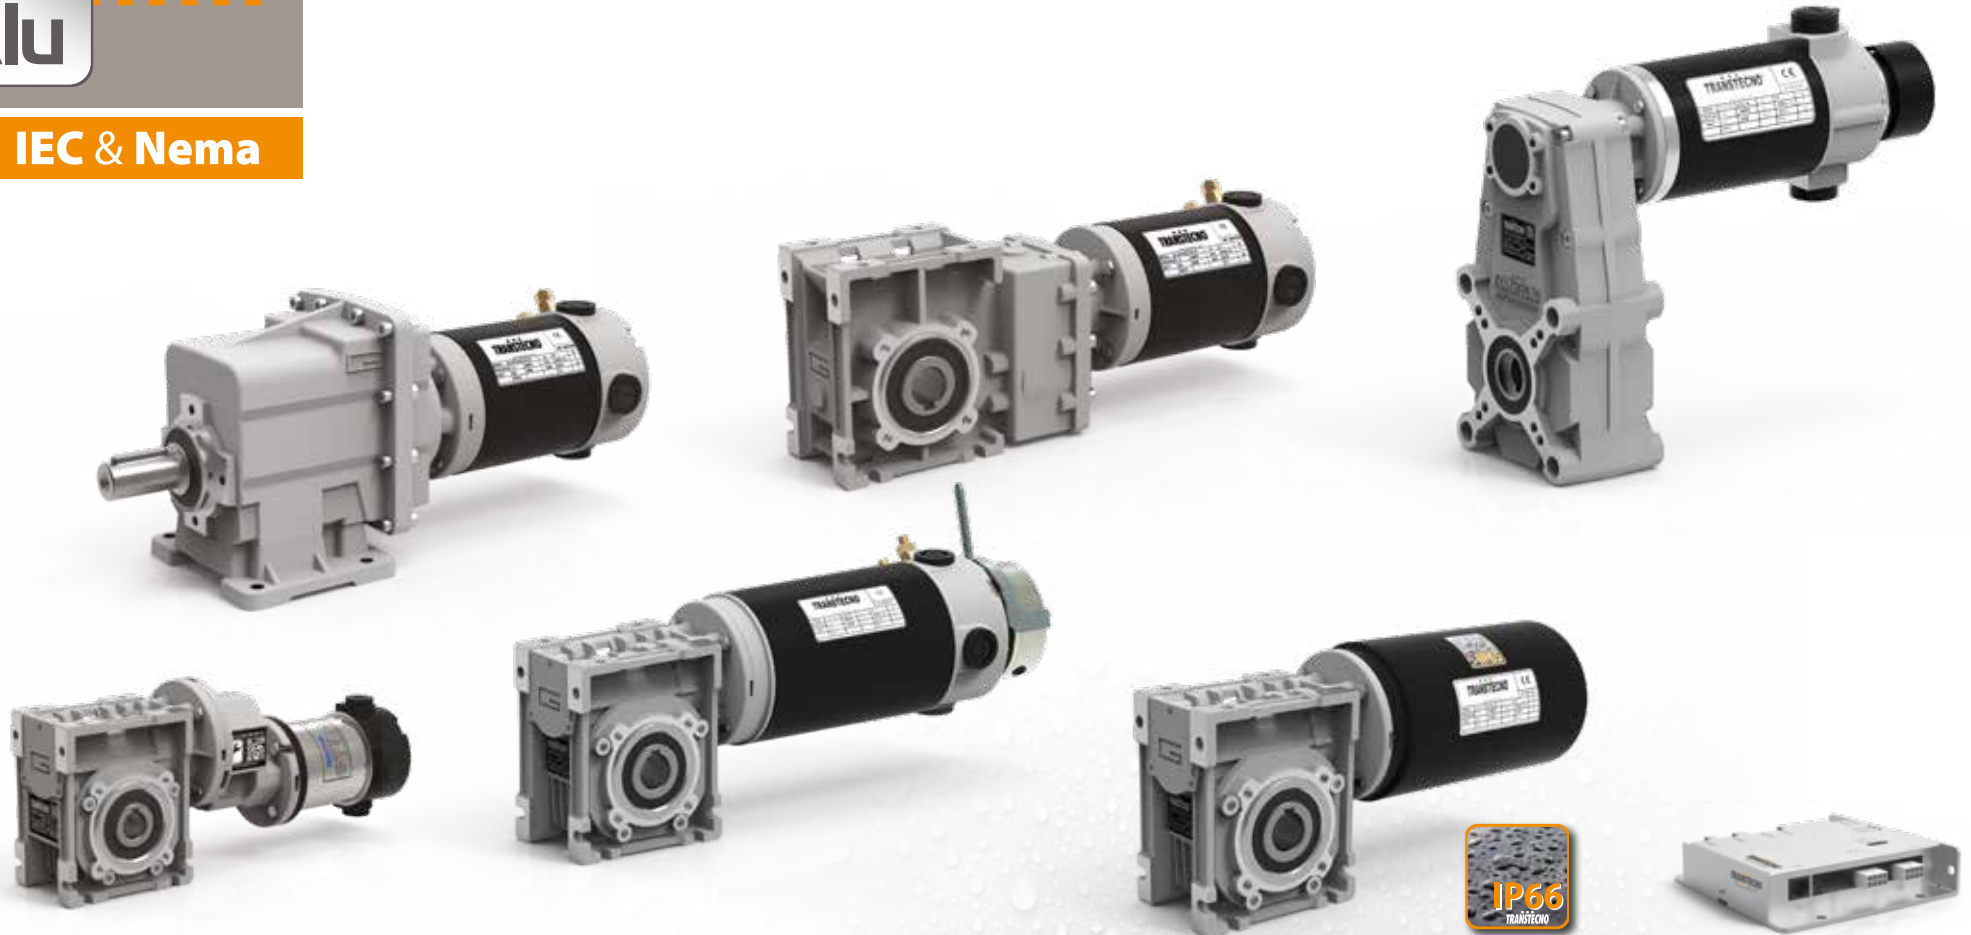

Stock products

Torques up to 500 Nm 4.500 lb-in

Alu

DC

IEC & Nema