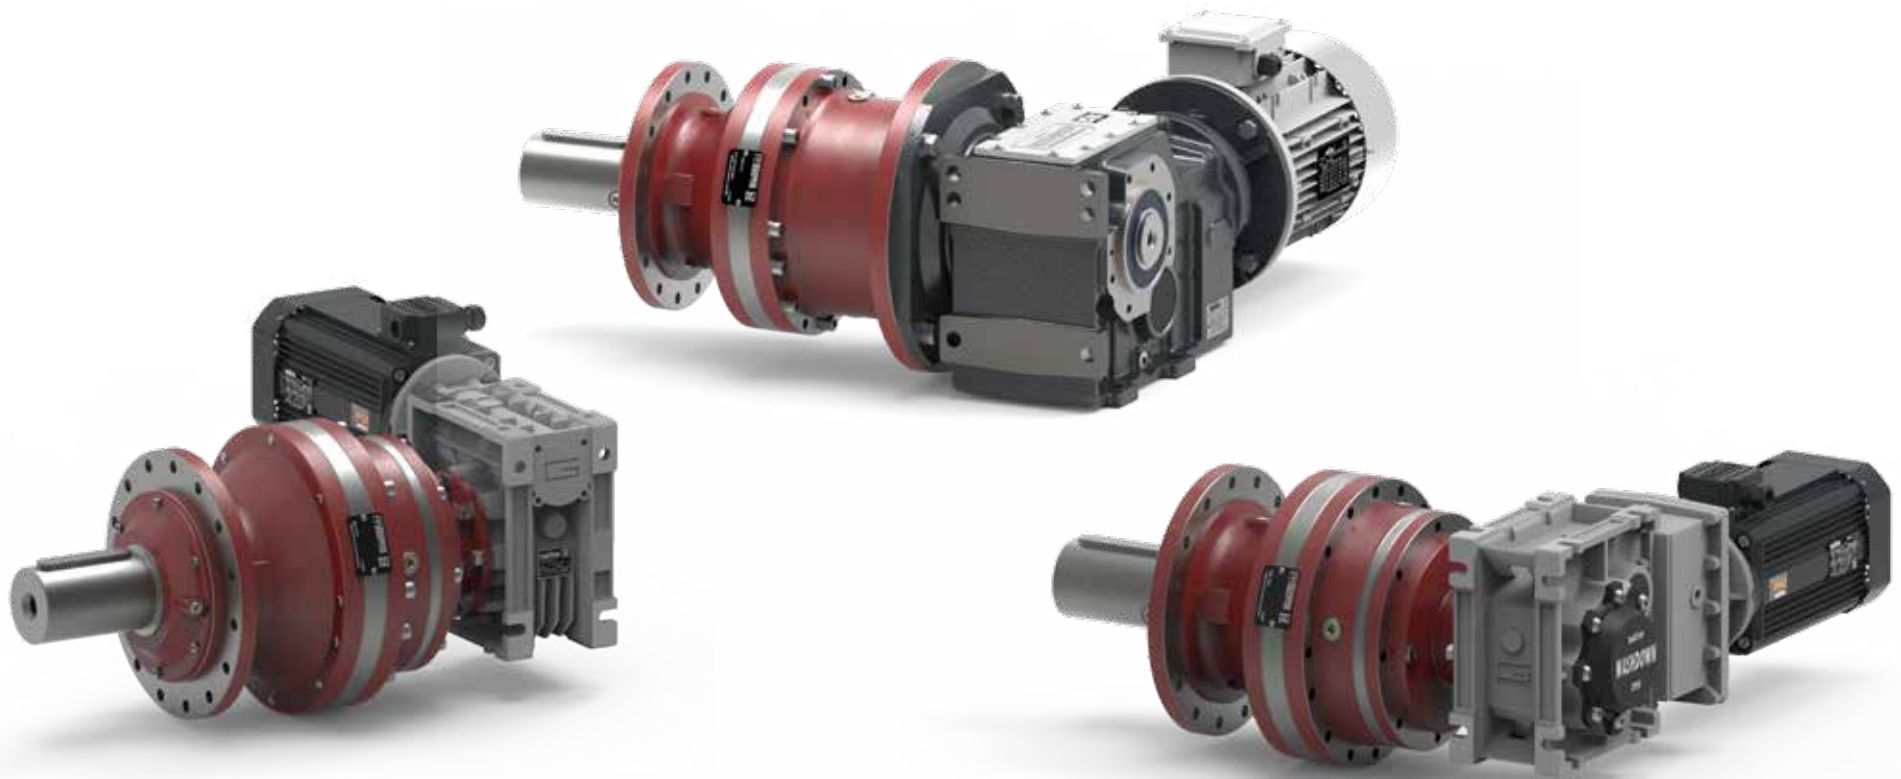

Torques (T_2 Nom) up to 26.500 Nm
235.000 lb-in

Planetary reduction gears integrated
with worm or helical bevel gearboxes