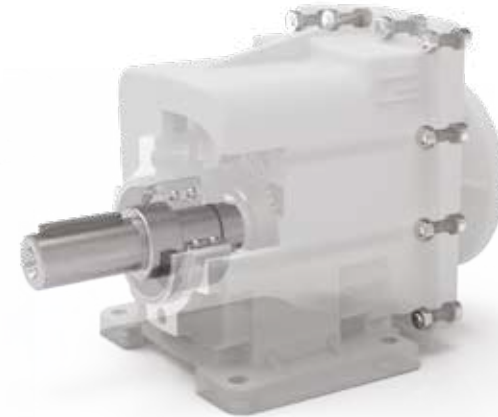

Outdoor applications