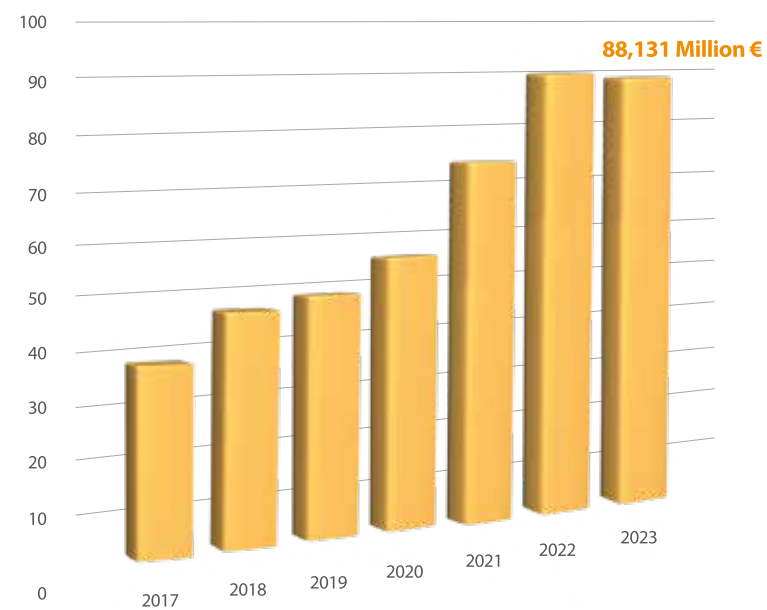

Torques (T_2 Nom) up to 26.500 Nm
235.000 lb-in

Planetary reduction gears integrated
with worm or helical bevel gearboxes

Transtecno

facts and figures

TRANSTECNO GROUP CONSOLIDATED TURNOVER - Million €

TRANSTECNO GROUP - STAFF