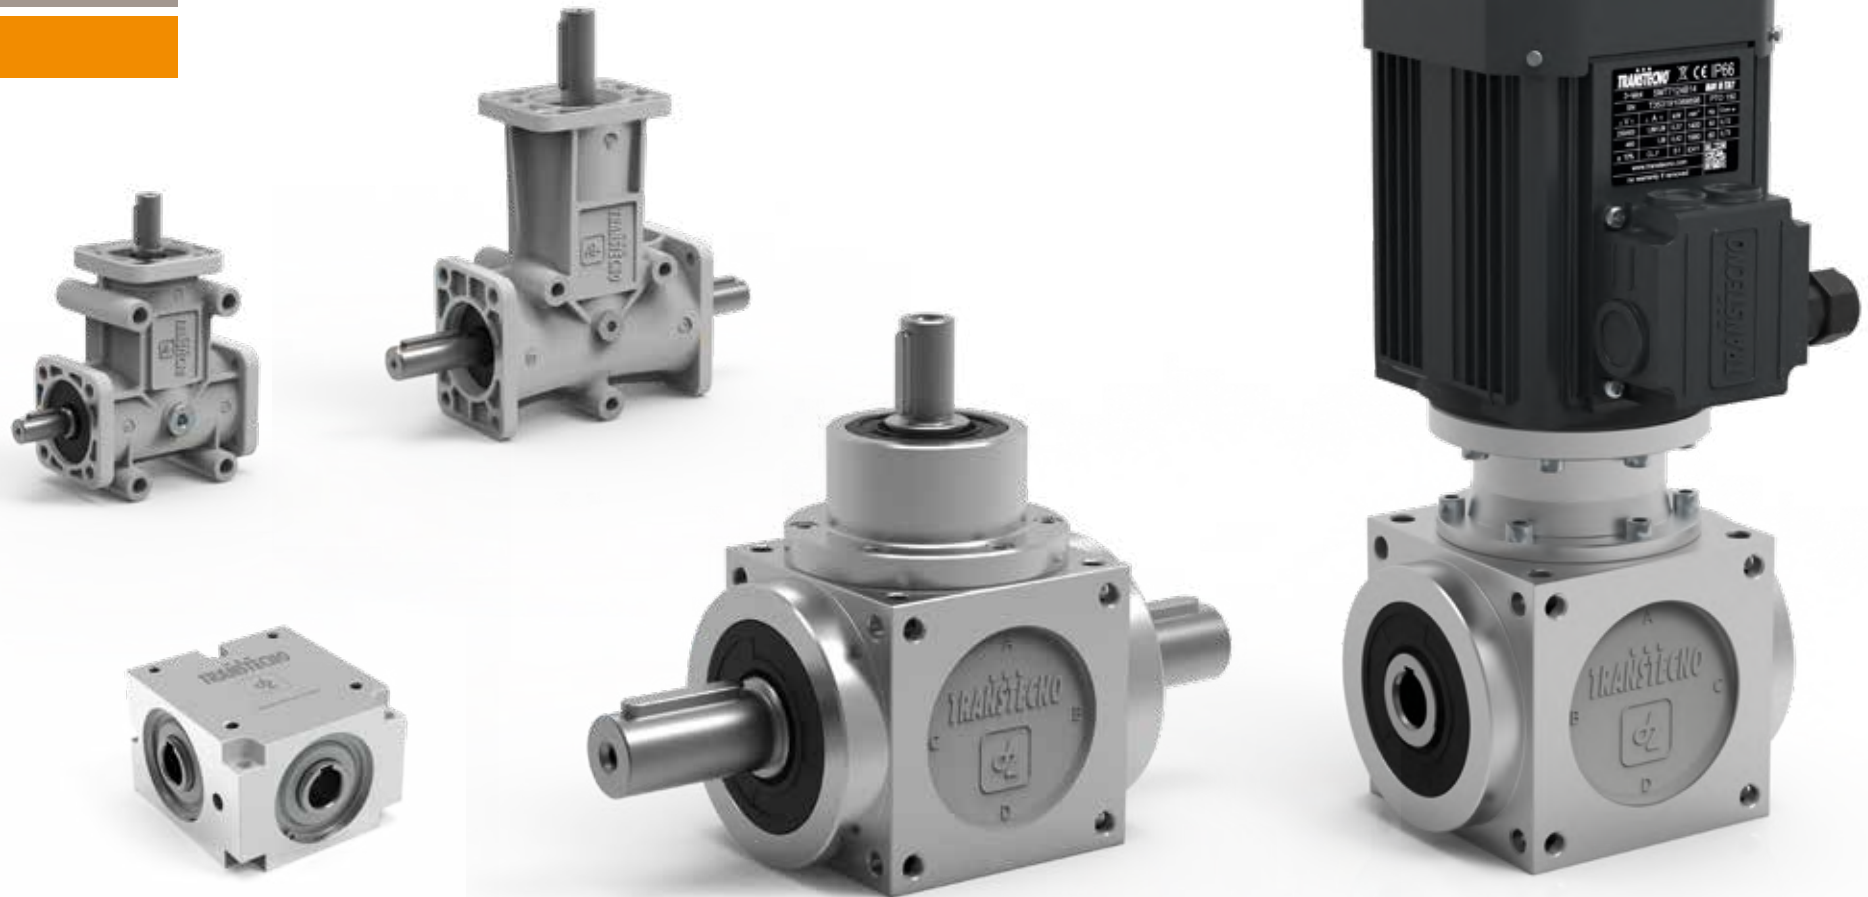

MINI  **TECNO**
small but strong

IEC & Nema

Stock products

Load up to 4.300 Nm
38.200 lb-in

Right-angle
bevel gearboxes

Stock products

Load up to 100 kN
22.480 lbf

Screw jacks