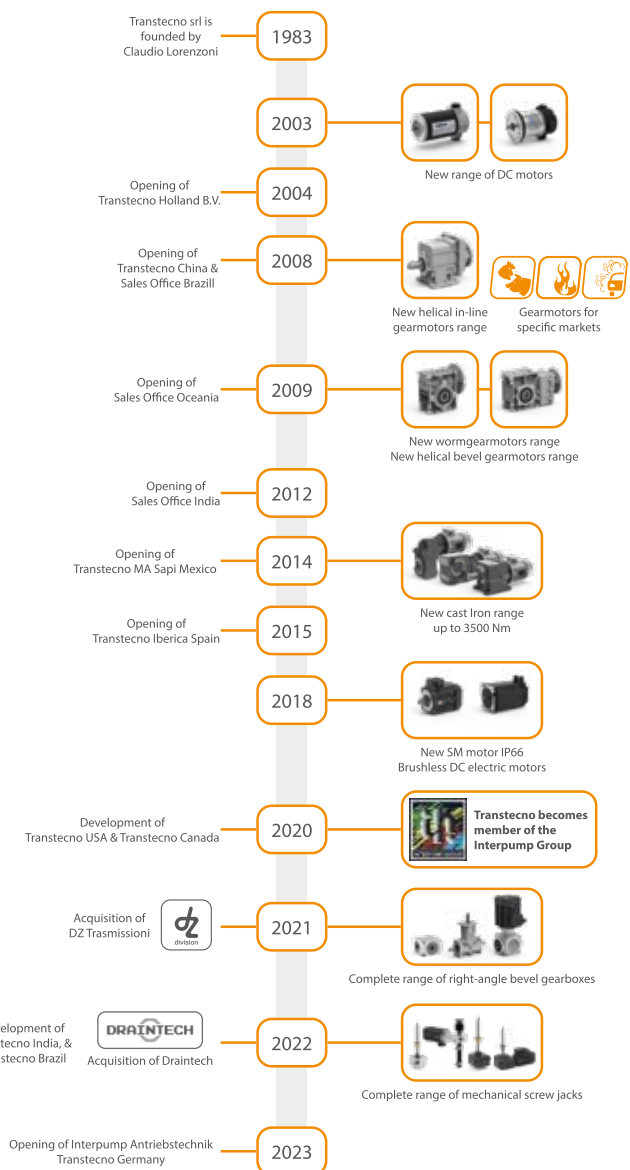

Transtecno Group milestones