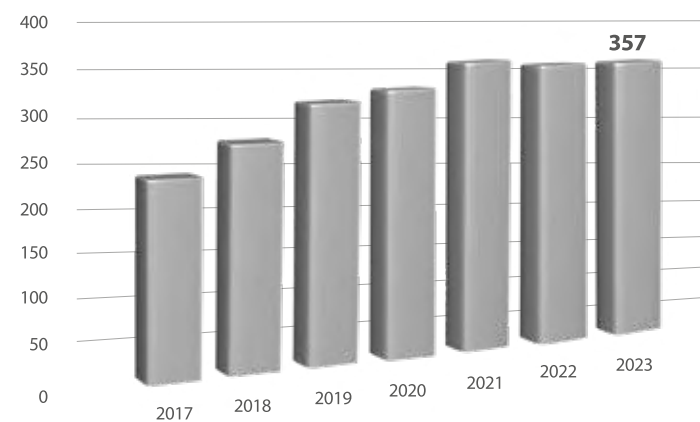

Torques (T_2 Nom) up to 26.500 Nm
235.000 lb-in

Planetary reduction gears integrated
with worm or helical bevel gearboxes

Transtecno

facts and figures

TRANSTECNO GROUP CONSOLIDATED TURNOVER - Million €

TRANSTECNO GROUP - STAFF