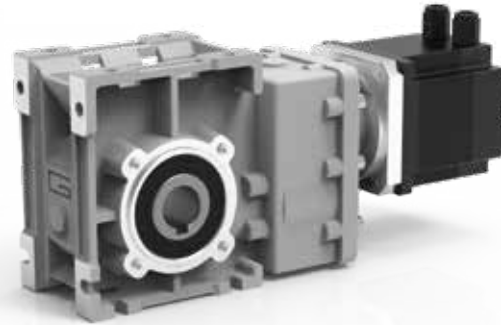

Stock products

Torques up to 500 Nm 4.500 lb-in

Alu **BLDC**
IEC & Nema