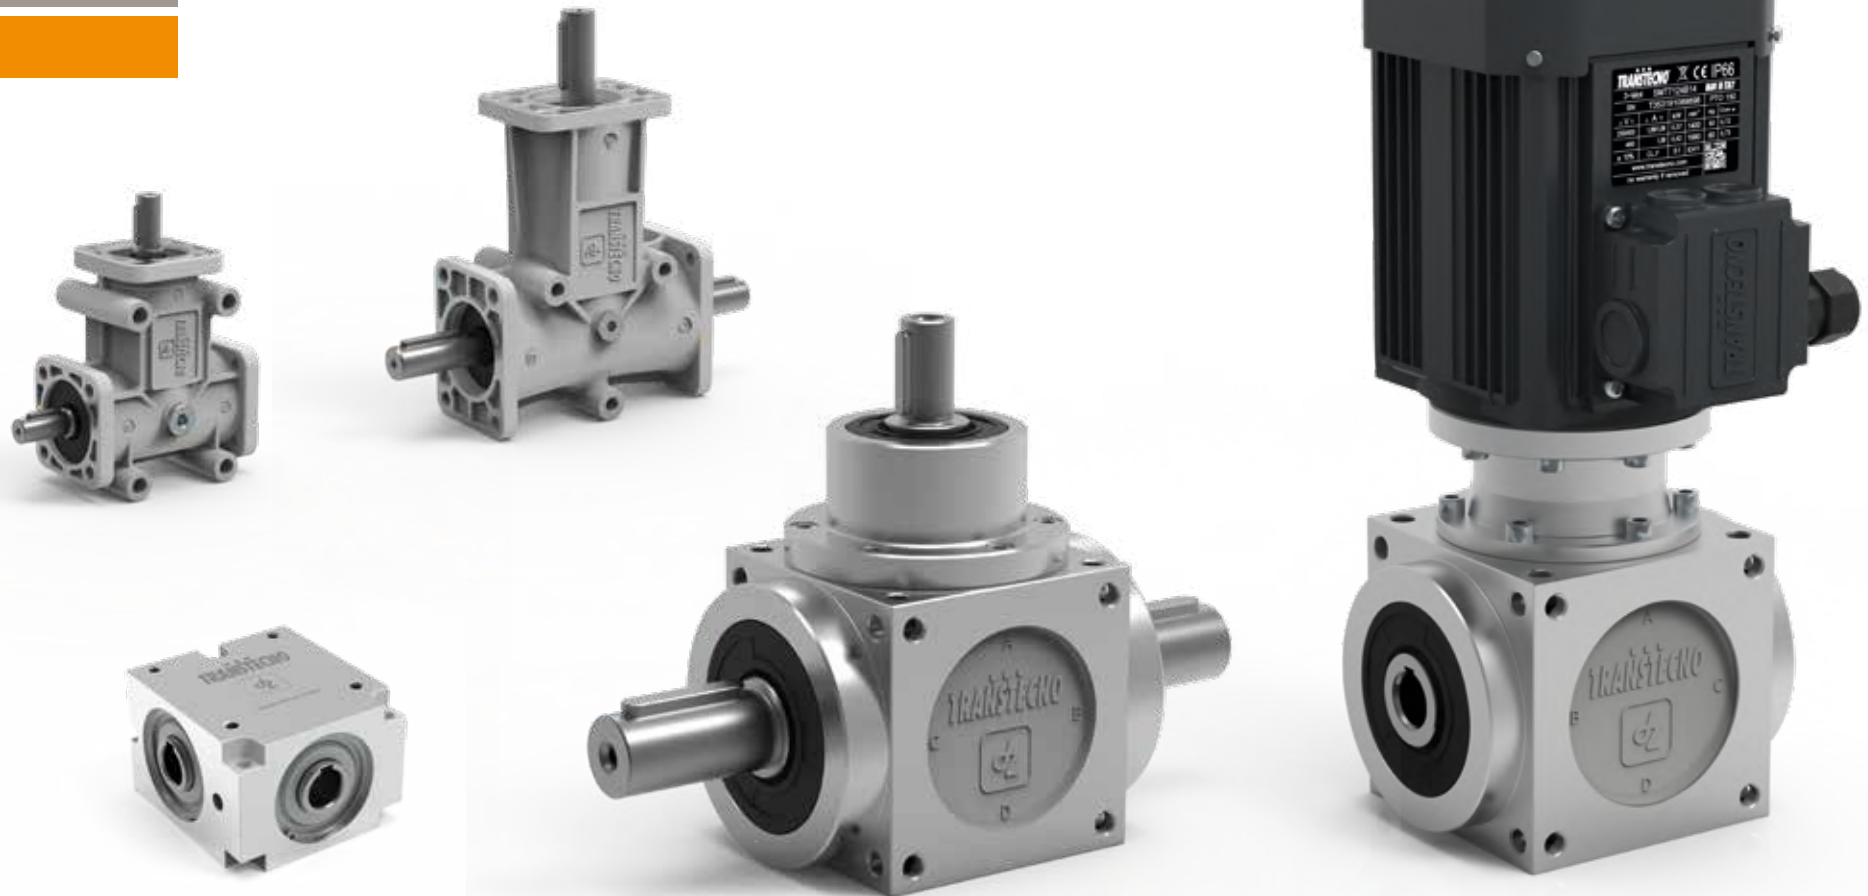

Stock products

Load up to 4.300 Nm
38.200 lb-in

Right-angle bevel gearboxes