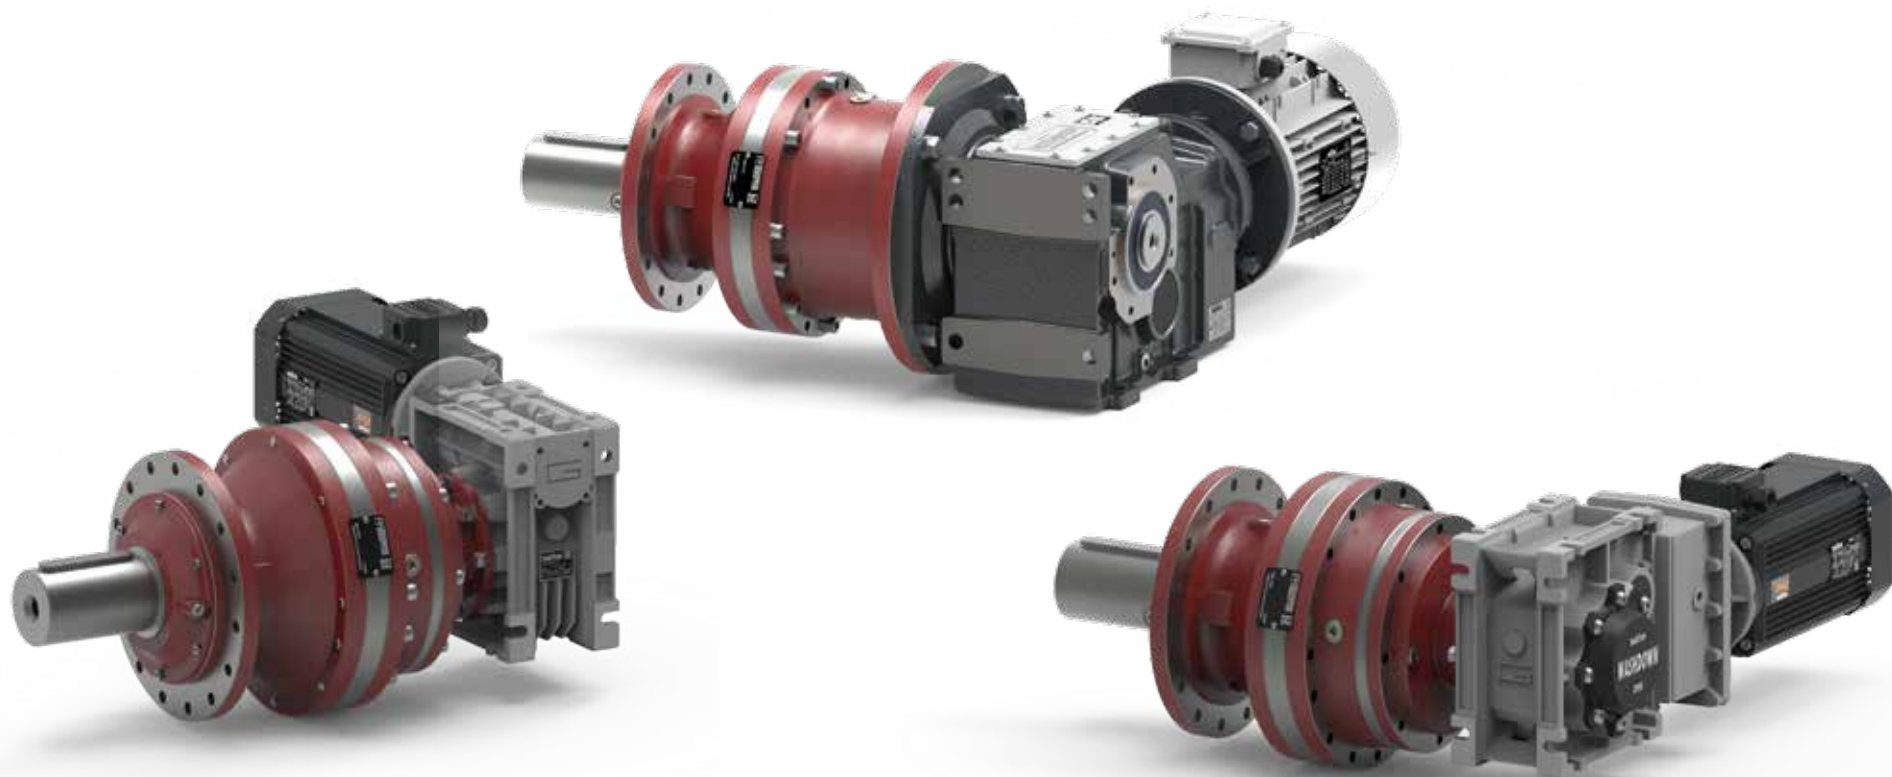

Torques (T_2 Nom) up to 26.500 Nm 235.000 lb-in

Planetary reduction gears integrated
with worm or helical bevel gearboxes