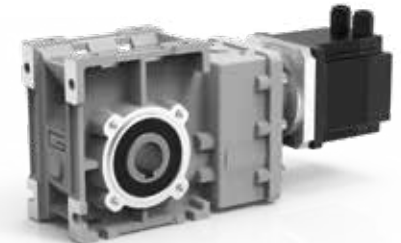

Alu DC

Stock products

Torques up to 500 Nm

Alu **BLDC**

Stock products

Torques up to 90 Nm

Products by market

Poultry&Pig Tecno