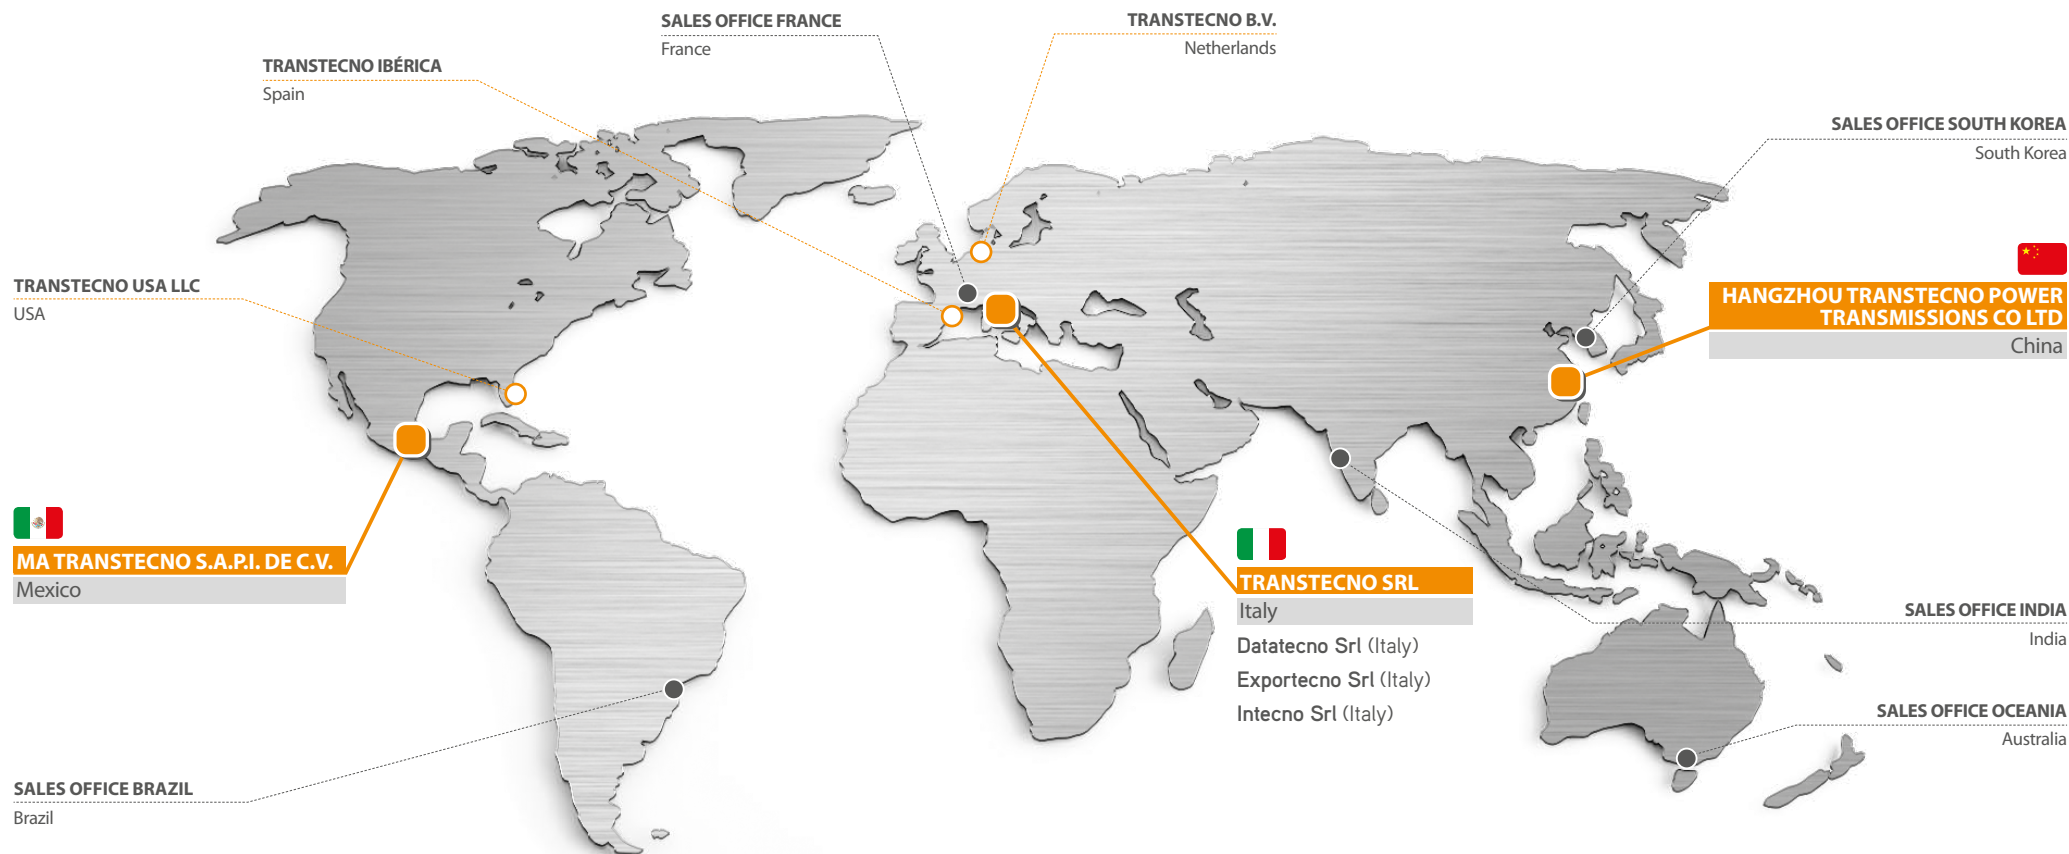

Transtecno Group

sales force

- MAIN COMPANY
- COMPANY
- SALES OFFICE

TRANSTECNO USA LLC

5440 S.W.
156th Place Miami,
FL 33185 - USA
Tel: +1 (305) 220-4423
Fax: +1 (305) 220-5945
usaoffice@transtecno.com

SALES OFFICE BRAZIL

Rua Dr. Freire Alemão
155 / 402 - CEP. 90450-060
Auxiliadora Porto Alegre
RS - BRAZIL
Tel: +55 51 3251 5447
Fax: +55 51 3251 5447
Mobile: +55 51 811 45 962
braziloffice@transtecno.com
www.transtecno.com.br

SALES OFFICE FRANCE

12 Impasse des Mûriers
38300 Ruy
France
Tel: +33 (0) 6 85 12 09 87
Fax-Italy: +39 051 733 904
franceoffice@transtecno.com
www.transtecno.fr

SALES OFFICE INDIA

A/10, Anagha, S.N.
Road, Mulund (W)
Mumbai
400080 - INDIA
Tel: +91 982 061 46 98
Fax-Italy: +39 051 733 904
indiaoffice@transtecno.com

SALES OFFICE SOUTH KOREA

D-304 Songdo BRC
Smart Valley 30,
Songdomirae-ro, Yeonsu-gu,
Incheon, 406-840 - SOUTH KOREA
Tel: +82 70 8288 2107
Fax: +82 32 815 2107
Mobile: +82 10 5094 2107
koreaoffice@transtecno.com

SALES OFFICE OCEANIA

44 Northview drive
Sunshine west 3020
Victoria - AUSTRALIA
Tel: +61 03 9312 4722
Fax: +61 03 9312 4714
Mobile: +61 0438 060 997
oceaniaoffice@transtecno.com
www.transtecno.com.au

EXPORTECNO SRL

Via Caduti di Sabbiano 11/C
40011 Anzola dell'Emilia
(BO) - ITALY
Tel: +39 051 733 304
Fax: +39 051 650 82 05

DATATECNO SRL

Via Caduti di Sabbiano 11/C
40011 Anzola dell'Emilia
(BO) - ITALY
Tel: +39 051 733 320
Fax: +39 051 650 48 56