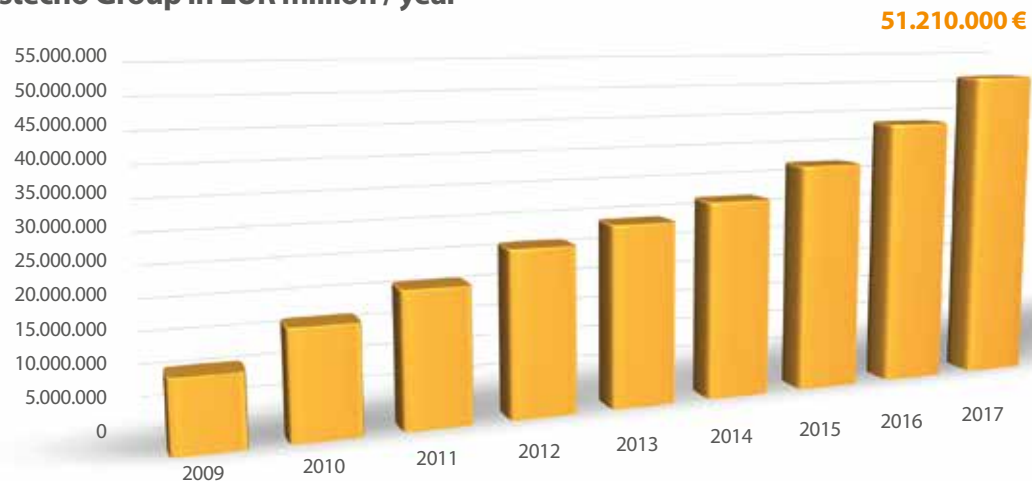

Transtecno

facts and figures

Sales Transtecno Group in EUR million / year

Staff Transtecno Group