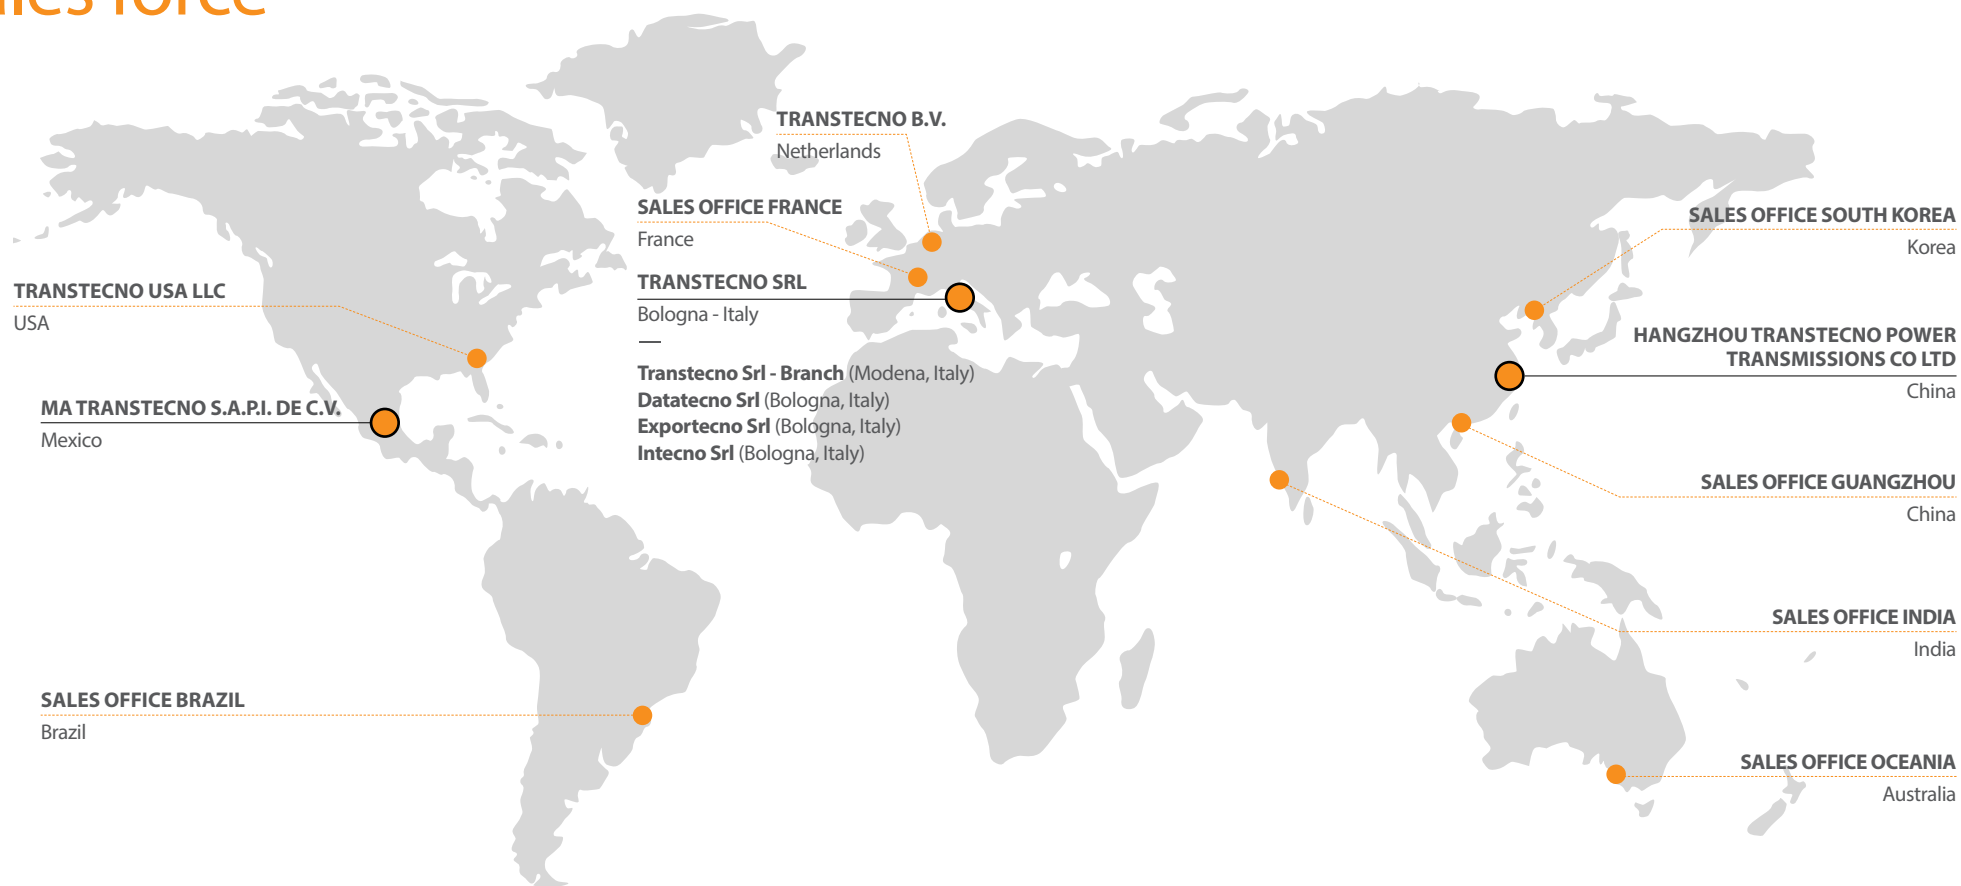

Transtecno Group

sales force

- COMPANY
- SALES OFFICE

TRANSTECNO USA LLC

5440 S.W.
156th Place Miami,
FL 33185 - USA
Tel: +1 (305) 220-4423
Fax: +1 (305) 220-5945
usaoffice@transtecno.com

SALES OFFICE BRAZIL

Rua Dr. Freire Alemão
155 / 402 - CEP. 90450-060
Auxiliadora Porto Alegre
RS - BRAZIL
Tel: +55 51 3251 5447
Fax: +55 51 3251 5447
Mobile: +55 51 811 45 962
braziloffice@transtecno.com
www.transtecno.com.br

SALES OFFICE FRANCE

12 Impasse des Mûriers
38300 Ruy
France
Tel: +33 (0) 6 85 12 09 87
Fax-Italy: +39 051 733 904
franceoffice@transtecno.com
www.transtecno.fr

SALES OFFICE INDIA

A/10, Anagha, S.N.
Road, Mulund (W)
Mumbai
400080 - INDIA
Tel: +91 9820614698
Fax-Italy: +39 051 733 904
indiaoffice@transtecno.com

SALES OFFICE GUANGZHOU

Room 401A, LeTian Building, No.188
TangAn Road, Tianhe District,
Guangzhou City,
510665 - CHINA
Tel: +86 20 387 760 57
Fax: +86 20 387 761 27
guangzhouoffice@transtecno.com

SALES OFFICE SOUTH KOREA

D-304 Songdo BRC
Smart Valley 30,
Songdomirae-ro, Yeonsu-gu,
Incheon, 406-840 - KOREA
Tel: +82 70 8288 2107
Fax: +82 32 815 2107
Mobile: +82 10 5094 2107
koreaoffice@transtecno.com

SALES OFFICE OCEANIA

Unit 3, 18-24 Ricketts Road,
Mount Waverley 3149
Victoria - AUSTRALIA
Tel: +61 9544 8005
Fax: +61 9543 8005
Mobile: +61 0438 060 997
oceaniaoffice@transtecno.com

EXPORTECNO SRL

Via Caduti di Sabbiuono 11/C
40011 Anzola dell'Emilia
(BO) - ITALY
Tel: +39 051 733 304
Fax: +39 051 650 82 05

DATATECNO SRL

Via Caduti di Sabbiuono 11/C
40011 Anzola dell'Emilia
(BO) - ITALY
Tel: +39 051 733 320
Fax: +39 051 650 48 56