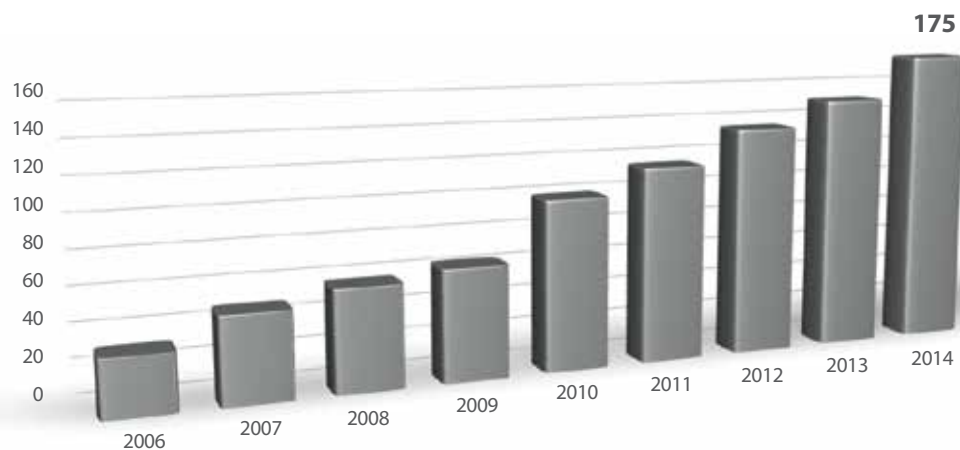

The **gearmotors** for car wash equipment

Transtecno

facts and figures

Sales Transtecno Group in EUR million / year

Staff Transtecno Group

Transtecno companies m² covered surface

11500 m² HANGZHOU
TRANSTECNO
POWER TRANSMISSIONS CO LTD