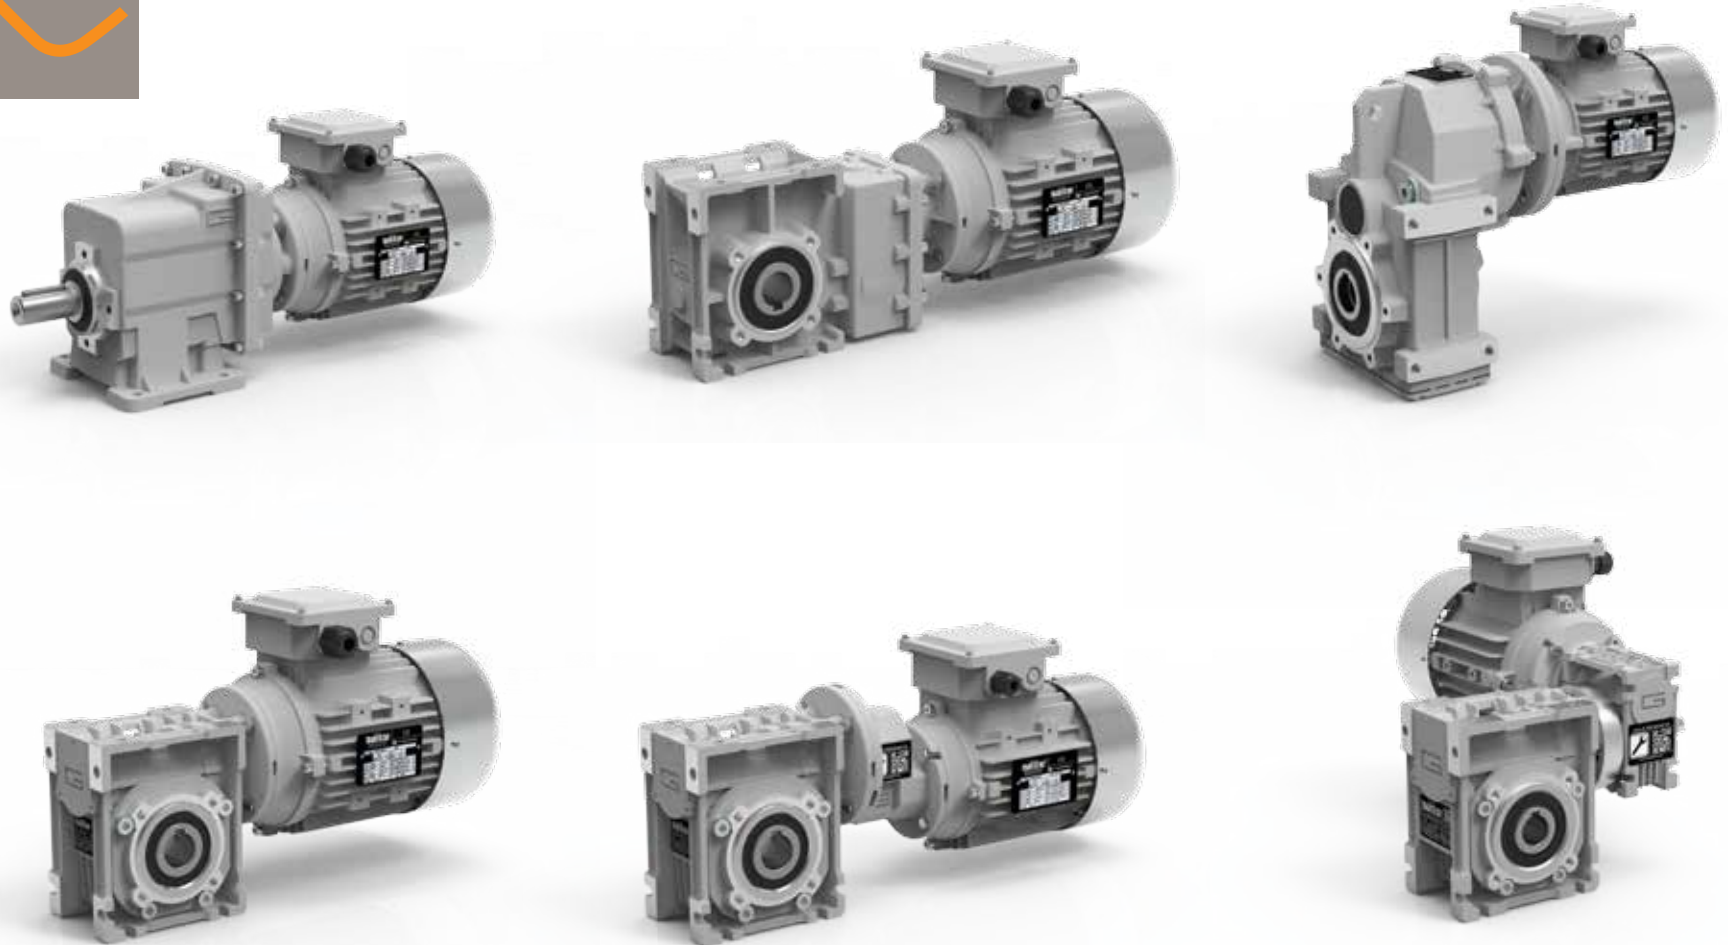

Stock products

Torques up to 1.000 Nm