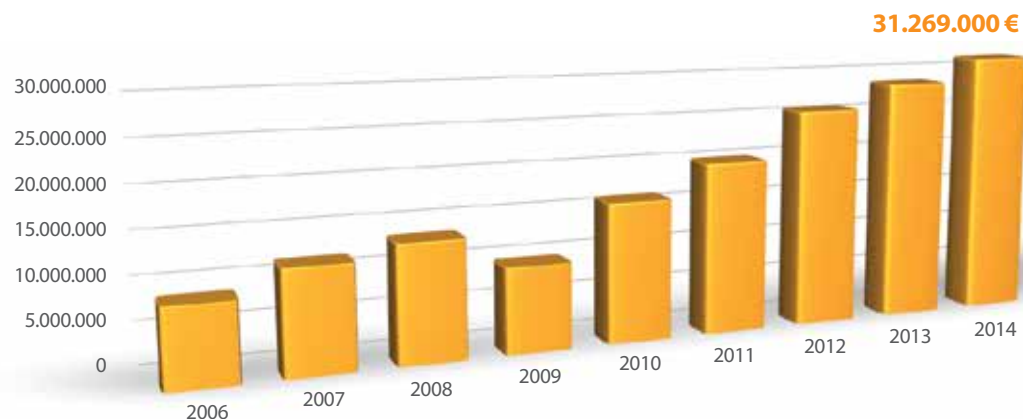

Transtecno

facts and figures

Sales Transtecno Group in EUR million / year

Staff Transtecno Group