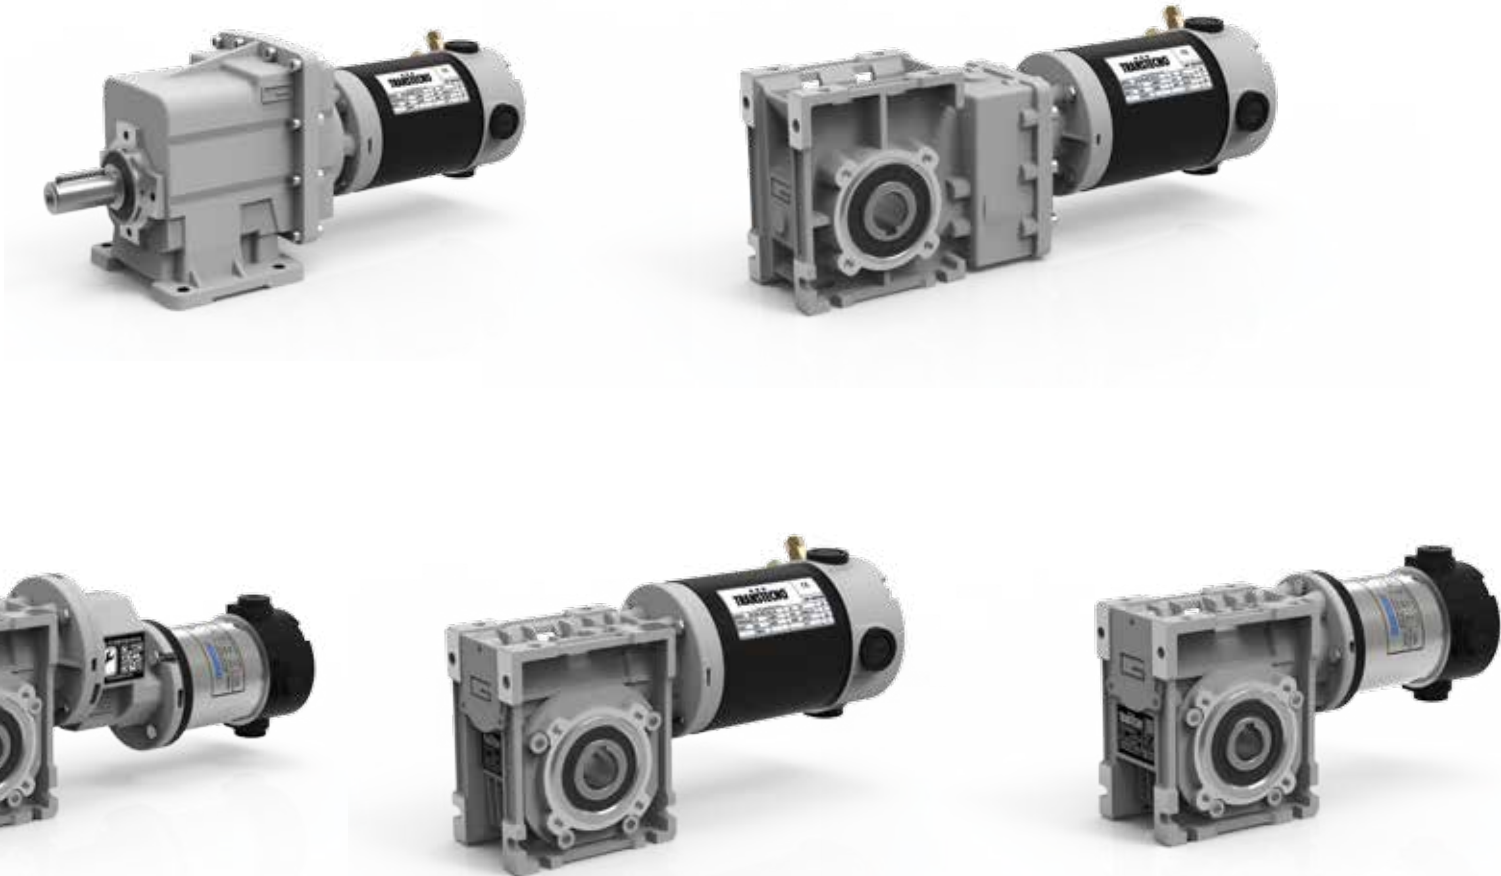

Torques up to 500 Nm

Alu

DC

Stock products

Robin

ACDC

Small but Strong

Products by market